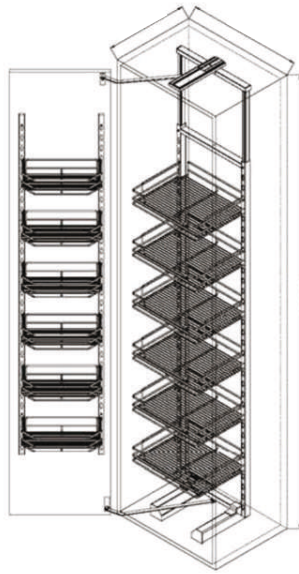

CODE	CARCASE SIZE			
	HEIGHT	WIDTH	DEPTH	MRP
UMC01	700	1080	500	14000

PANTRY UNIT DECOMICA

FEATURES

- Quick Installation And Dismantle.
- Soft Close
- Aesthetic Design
- Easy To Operate
- Maximum 10Kg For Each Big Basket & 5 Kg For Each Small Basket
- Noiseless Movement

CODE	CARCASE SIZE				
	HEIGHT	WIDTH	DEPTH	DOOR	MRP
PPD01	1800-2100	450	500	450	24000
PPD02	1800-2100	600	500	600	28000

S CORNER SOFT CLOSE

FEATURES

- Quick Installation And Dismantle.
- Soft Close
- Aesthetic Design
- Maximum Load Capacity 10kg Per tray

CODE	CARCASE SIZE				
	HEIGHT	WIDTH	DEPTH	DOOR	MRP
SCSC01	700	1080	500	500	13000

PANTRY UNIT GLASS

FEATURES

- Quick Installation And Dismantle.
- Soft Close
- Aesthetic Design
- Easy To Operate
- Maximum 10Kg For Each Big Basket & 5 Kg For Each Small Basket
- Noiseless Movement

CODE	CARCASE SIZE				
	HEIGHT	WIDTH	DEPTH	DOOR	MRP
PUG01	1800-2100	450	500	450	26000
PUG02	1800-2100	600	500	450	29000

UNIVERSAL MAGIC CORNER GLASS

FEATURES

- Quick Installation And Dismantle.
- Soft Close Function
- Aesthetic Design
- Easy To Operate
- Noiseless Movement