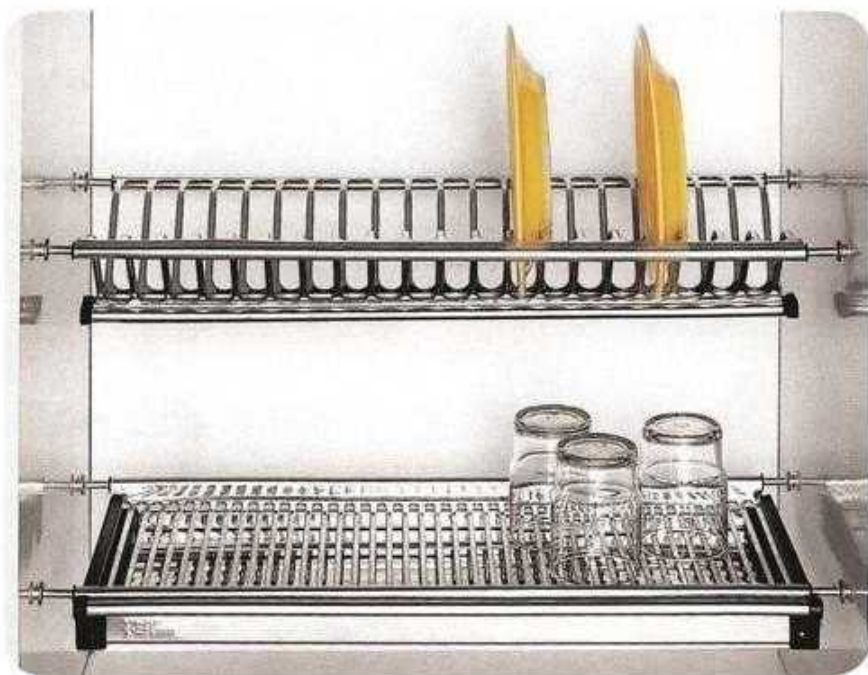

TABLE BRACKET

FEATURES

- Quick Installation And Dismantle.
- Soft Close Function
- Aesthetic Design
- Easy To Operate
- Noiseless Movement

SIZE	12INCH	16INCH	20INCH	24INCH
MRP	890	1020	1150	1290

DINING FOLDING

FEATURES

- Quick Installation And Dismantle.
- Aesthetic Design
- Easy To Operate
- Noiseless Movement

SIZE	24 INCH	30 INCH	36 INCH	48 INCH
MRP	2600	3000	3200	4000

BED FITTING

FEATURES

- Quick Installation And Dismantle.
- Soft Close Function
- Aesthetic Design
- Easy To Operate
- Noiseless Movement

CAPACITY	MRP
75KG	2800
100KG	2800
125KG	2800
150KG	2800
175KG	2800
200KG	2800

TOP SCREW BRUSH WHEEL WITH TRACK

FEATURES

- Quick Installation And Dismantle.
- Aesthetic Design
- Easy To Operate
- Noiseless Movement

SIZE	6.5FT	08FT	10FT	12FT
MRP	2575	2800	3100	3400

S.S. GTP T (GLASS TRY PLATE TRY)

SIZE	MRP
600MM	1800
700MM	2160
800MM	2360
900MM	2550

CABINET BI-FOLD SYSTEM

FEATURES

- Quick Installation And Dismantle.
- Soft Close Function
- Aesthetic Design
- Easy To Operate
- Noiseless Movement