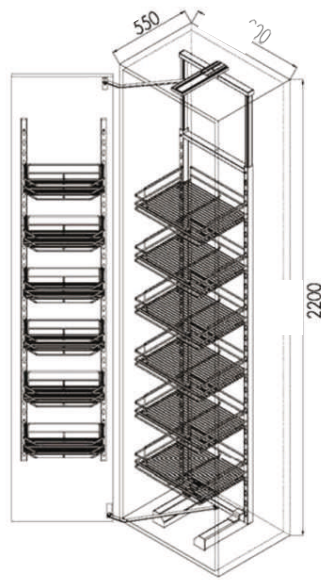

TWG[®]
GERMANY

SLIM TANDUMBOX

SIZE	HIGHT			
	84MM	118MM	167MM	199MM
400	2160	2460	2760	-
450	2160	2460	2760	-
500	2200	2500	2800	3000
550	2400	2700	3000	3300

THALI CUP DISH

SIZE	THALI	CUP	DISH
500MM	600	600	600
550MM	620	620	620

PVC CUTLERY

SIZE	MRP
17*21	1060
19*21	1100
21*21	1160
23*21	1200
25*21	1260
29*21	1360
32*21	1460

FEATURES

- Material: Plastic
- Color: Grey
- Microwave Safe
- Dishwasher Safe
- Disposable

PVC ROLL

FEATURES

- Odour & Satin Free
- Mild Dew & Moisture Free
- Easy Washable
- Application : Kitchen & Wardrobe Cabinets & Drawers Table & Kitchen Tops

SIZE
5 MTR.
MRP
1000/-

PANTRI PULLOUT UNIT WIRE

FEATURES

- Quick Installation And Dismantle.
- Soft Close
- Aesthetic Design
- Easy To Operate
- Maximum 10Kg For Each Big Basket & 5 Kg For Each Small Basket
- Noiseless Movement

CODE	CARCASE SIZE				
	HEIGHT	WIDTH	DEPTH	DOOR	MRP
PPU01	1800-2100	450	500	450	16000
PPU02	1800-2100	600	500	600	19000

DECOMICA UNIVERSAL MAGIC CORNER WIRE

FEATURES

- Quick Installation And Dismantle.
- Aesthetic Design
- Maximum Use Of Corner Space
- Maximum Load 5kg Per Basket Recommended
- Noiseless Movement
- Easy To Operate