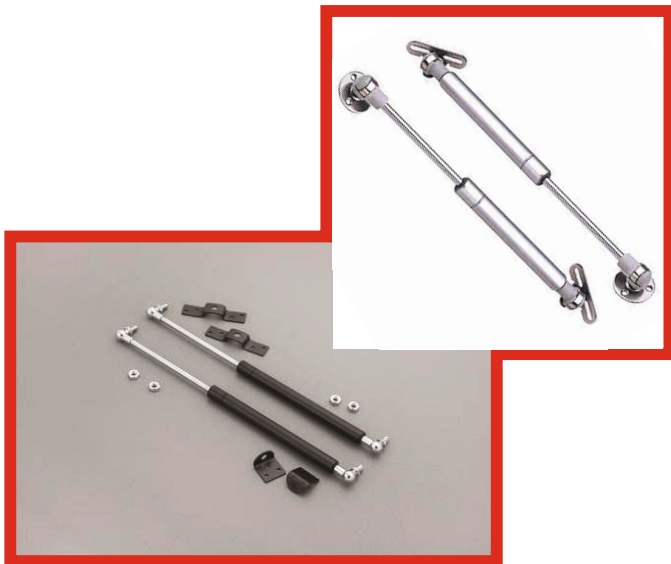

GAS PUMP

FEATURES

- Quick Installation And Dismantle.
- Soft Close Function
- Aesthetic Design
- Easy To Operate
- Noiseless Movement

SIZE	5KG	10KG	15KG	20KG	25KG	30KG	35KG
9INCH	220	220	220	220	220	220	220
12INCH	420	420	420	420	420	420	420