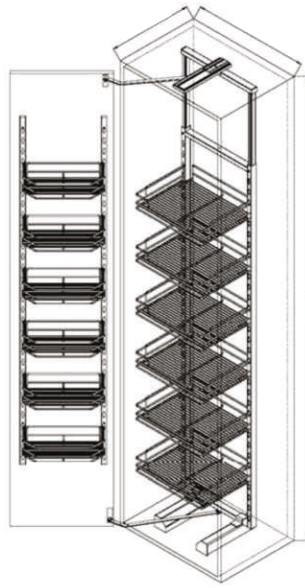

- Odour & Satin Free
- Mild Dew & Moisture Free
- Easy Washable
- Application : Kitchen & Wardrobe Cabinets & Drawers Table & Kitchen Tops

SIZE
5 MTR.
MRP
1000/-

PANTRI PULLOUT UNIT WIRE

FEATURES

- Quick Installation And Dismantle.
- Soft Close
- Aesthetic Design
- Easy To Operate
- Maximum 10Kg For Each Big Basket & 5 Kg For Each Small Basket
- Noiseless Movement

CODE	CARCASE SIZE				
	HEIGHT	WIDTH	DEPTH	DOOR	MRP
PPU01	1800-2100	450	500	450	16000
PPU02	1800-2100	600	500	600	19000

DECOMICA UNIVERSAL MAGIC CORNER WIRE

FEATURES

- Quick Installation And Dismantle.
- Aesthetic Design
- Maximum Use Of Corner Space
- Maximum Load 5kg Per Basket Recommended
- Noiseless Movement
- Easy To Operate

CODE	CARCASE SIZE			
	HEIGHT	WIDTH	DEPTH	MRP
UMC01	700	1080	500	14000

PANTRY UNIT DECOMICA

FEATURES

- Quick Installation And Dismantle.
- Soft Close
- Aesthetic Design
- Easy To Operate
- Maximum 10Kg For Each Big Basket & 5 Kg For Each Small Basket
- Noiseless Movement

CODE	CARCASE SIZE				
	HEIGHT	WIDTH	DEPTH	DOOR	MRP
PPD01	1800-2100	450	500	450	24000
PPD02	1800-2100	600	500	600	28000

S CORNER SOFT CLOSE

FEATURES

- Quick Installation And Dismantle.
- Soft Close
- Aesthetic Design
- Maximum Load Capacity 10kg Per tray