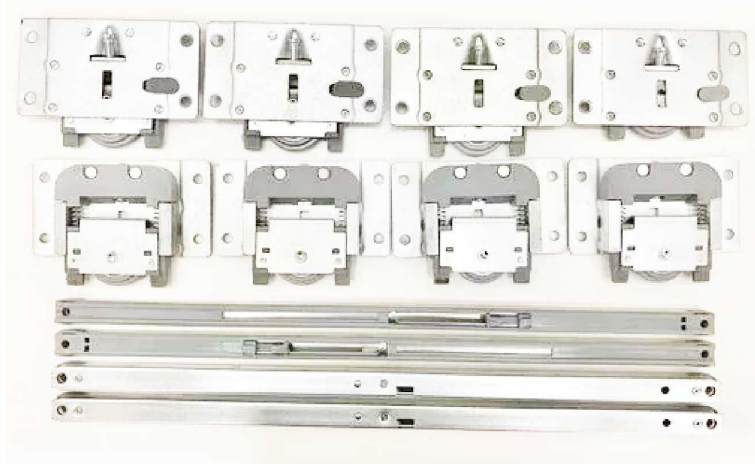

TOP SCREW BRUSH WHEEL WITH TRACK

FEATURES

- Quick Installation And Dismantle.
- Aesthetic Design
- Easy To Operate
- Noiseless Movement

SIZE	6.5FT	08FT	10FT	12FT
MRP	2575	2800	3100	3400