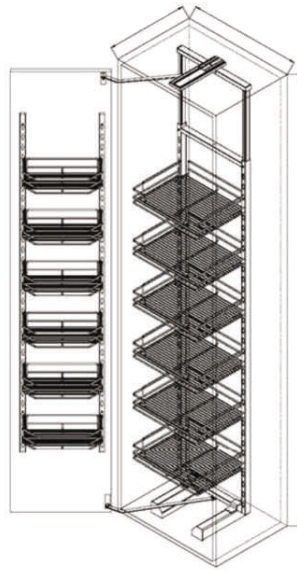

DUSTBIN

SIZE	W.D.L.	MRP
8LTR	270*360*400	2300
14LTR	290*360*400	2700

DISH HOLDER

SIZE	L.H.	MRP
260-410	150*170	2000

WIKER BASKET

SIZE	L.H.	MRP
450MM	500*100	5200
450MM	500*150	5200
450MM	500*200	5200
600MM	600*100	5600
600MM	600*150	5600
600MM	600*200	5600

GREY PANTRY UNIT

FEATURES

- Quick Installation And Dismantle.
- Soft Close
- Aesthetic Design
- Easy To Operate
- Maximum 10Kg For Each Big Basket & 5 Kg For Each Small Basket
- Noiseless Movement

CODE	CARCASE SIZE				
	HEIGHT	WIDTH	DEPTH	DOOR	MRP
PPG01	1800-2100	450	500	450	24000
PPG02	1800-2100	600	500	600	28000

S CORNER SOFT CLOSE GRAY

FEATURES

- Quick Installation And Dismantle.
- Soft Close
- Aesthetic Design
- Maximum Load Capacity 10kg Per tray

CODE	CARCASE SIZE				
	HEIGHT	WIDTH	DEPTH	DOOR	MRP
SNG02	700	1080	500	450	14000